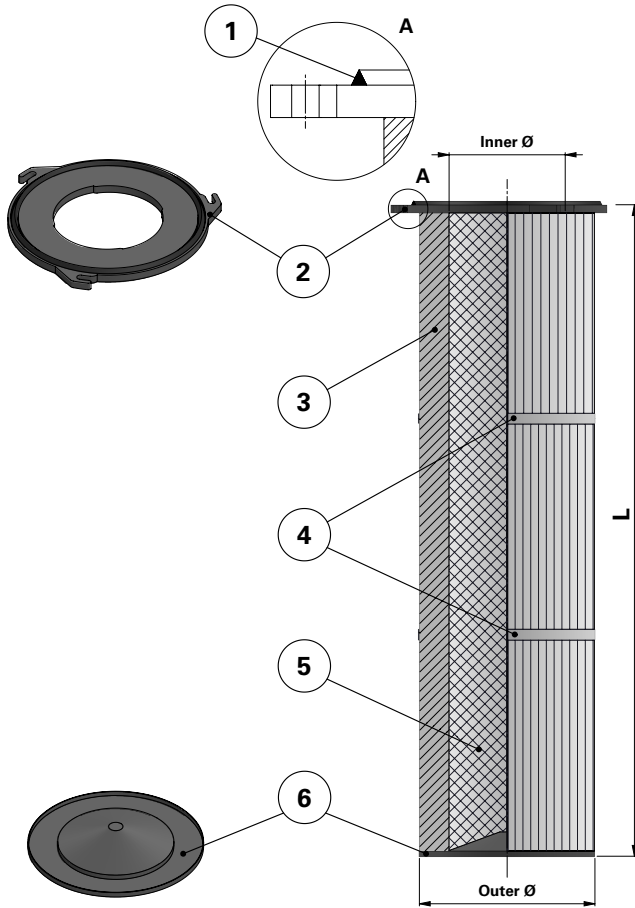

### Replacement Elements

Cartridges – Series 135 Quick Fix 3 Hook

### Series 135 Quick Fix 3 Hook

Cartridge Filter with open top end cap with 3 hooks, 170 mm pitch diameter and closed bottom end cap

Special feature: Dirty Air Plenum installation for Quick Fix and other brands of cartridge collectors

### Top end cap quick fix

Item	Description
1	Gasket above top end cap
2	Top end cap quick fix
3	Media pack
4	Straps
5	Inner liner
6	Bottom end cap closed

### Dimensions [mm]

Outer Ø	135
Inner Ø	95
L	613
	1013
	1513
2013	
Pitch Ø	170