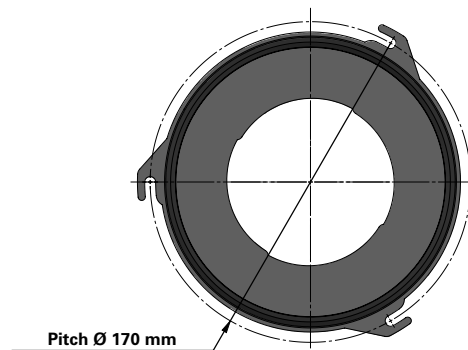

Top end cap quick fix

Item	Description
1	Gasket above top end cap
2	Top end cap quick fix
3	Media pack
4	Straps
5	Inner liner
6	Bottom end cap closed

Dimensions [mm]

Outer Ø	135
Inner Ø	95
L	613
	1013
	1513
2013	
Pitch Ø	170