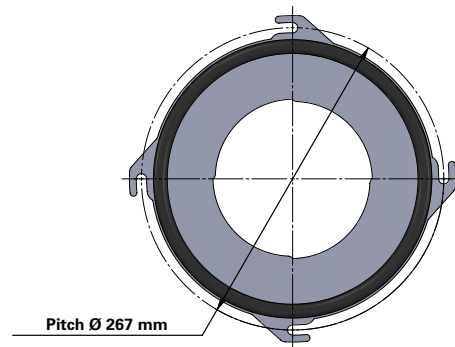

Top end cap quick fix

Dimensions [mm]		
Outer Ø	218	
Inner Ø	144	
L	600	
	1000	
L	1200	
	Pitch Ø	267