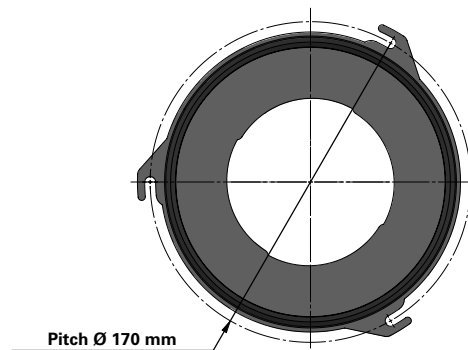

Donaldson
FILTRATION SOLUTIONS

DATA SHEET

Replacement Elements

Cartridges – Series 135 Quick Fix 3 Hook

Series 135 Quick Fix 3 Hook

Cartridge Filter with open top end cap with 3 hooks, 170 mm pitch diameter and closed bottom end cap

Special feature: Dirty Air Plenum installation for Quick Fix and other brands of cartridge collectors

Without outer liner

Top end cap quick fix

Item	Description
1	Gasket above top end cap
2	Top end cap quick fix
3	Media pack
4	Straps
5	Inner liner
6	Bottom end cap closed

Dimensions [mm]

Outer Ø	135
Inner Ø	95
L	613
	1013
	1513
2013	
Pitch Ø	170