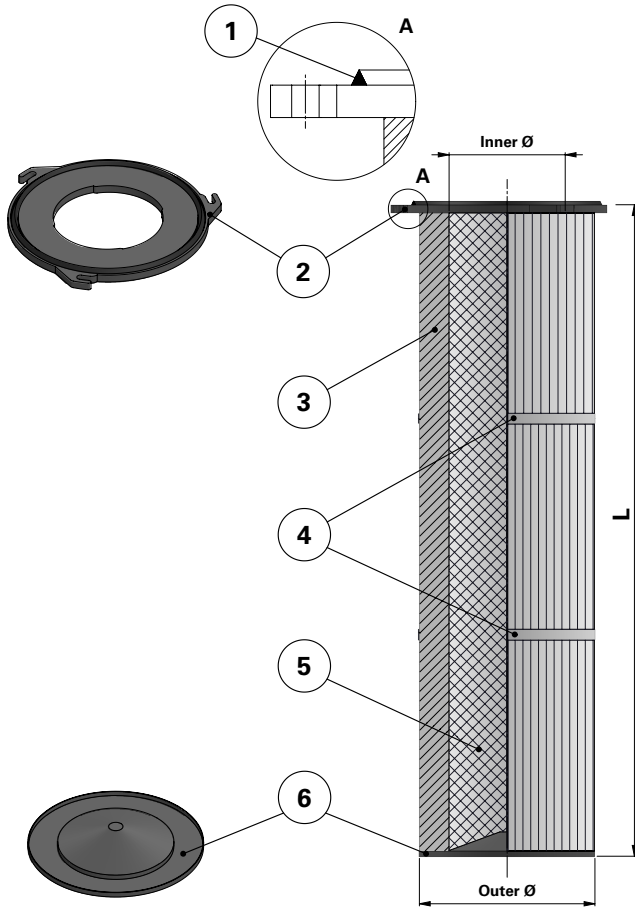

Donaldson
FILTRATION SOLUTIONS

DATA SHEET

Replacement Elements

Cartridges – Series 135 Quick Fix 3 Hook

Series 135 Quick Fix 3 Hook

Cartridge Filter with open top end cap with 3 hooks, 170 mm pitch diameter and closed bottom end cap

Special feature: Dirty Air Plenum installation for Quick Fix and other brands of cartridge collectors

Without outer liner

Top end cap quick fix

Item	Description
1	Gasket above top end cap
2	Top end cap quick fix
3	Media pack
4	Straps
5	Inner liner
6	Bottom end cap closed

Dimensions [mm]

Outer Ø	135
Inner Ø	95
L	613
	1013
	1513
2013	
Pitch Ø	170