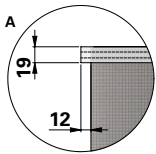

Donaldson
FILTRATION SOLUTIONS

DATA SHEET

Replacement Elements Bags – Dalamatric Style

* Measured from top of collar to top of stitching

Dalamatric Style

0.7 m, 1.0m, 1.25 m, 1.50 m, 1.75 m, 2.0 m Dalamatric Bag with felt ring top, flat sewn bottom

For Dalamatric Insertable (DLMV), Dalamatric Cased (DLMC) and other brands of baghouse collectors

Item	Description
1	Felt ring
2	Label (inside)
3	Filter bag

Dimensions [mm]	
Width	495
L	700
	1000
	1250
	1500
	1750
	2000