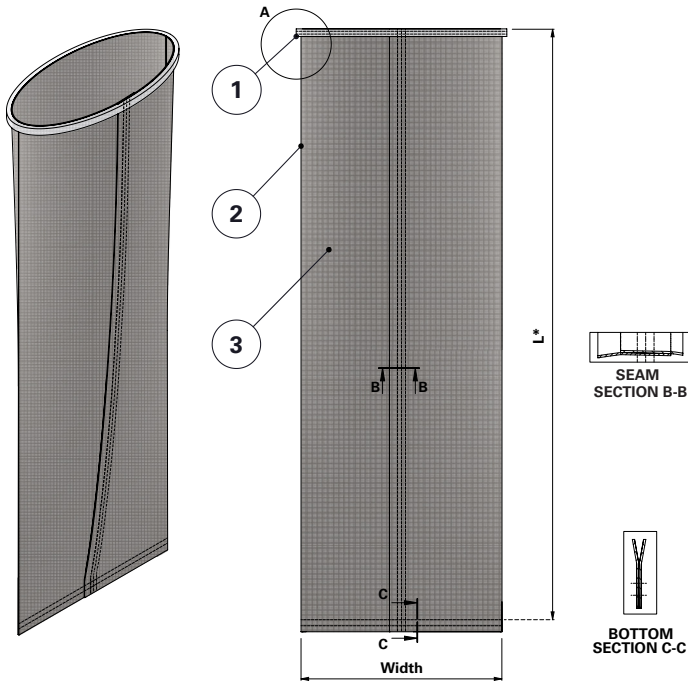

Donaldson
FILTRATION SOLUTIONS

DATA SHEET

Replacement Elements Bags – Dalamatric Style

* Measured from top of collar to top of stitching

Dalamatric Style

0.7 m, 1.0m, 1.25 m, 1.50 m, 1.75 m, 2.0 m Dalamatric Bag with felt ring top, flat sewn bottom

For Dalamatric Insertable (DLMV), Dalamatric Cased (DLMC) and other brands of baghouse collectors

Item	Description
1	Felt ring
2	Label (inside)
3	Filter bag

Dimensions [mm]	
Width	495
L	700
	1000
	1250
	1500
	1750
	2000