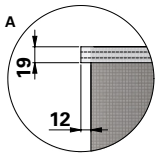

Donaldson.
FILTRATION SOLUTIONS

DATA SHEET

Replacement Elements Bags – Dalamatric Style

* Measured from top of collar to top of stitching

Dalamatric Style

0.7 m, 1.0m, 1.25 m, 1.50 m, 1.75 m, 2.0 m Dalamatric Bag with felt ring top, flat sewn bottom

For Dalamatric Insertable (DLMV), Dalamatric Cased (DLMC) and other brands of baghouse collectors

Item	Description
1	Felt ring
2	Label (inside)
3	Filter bag

Dimensions [mm]	
Width	495
L	700
	1000
	1250
	1500
	1750
	2000