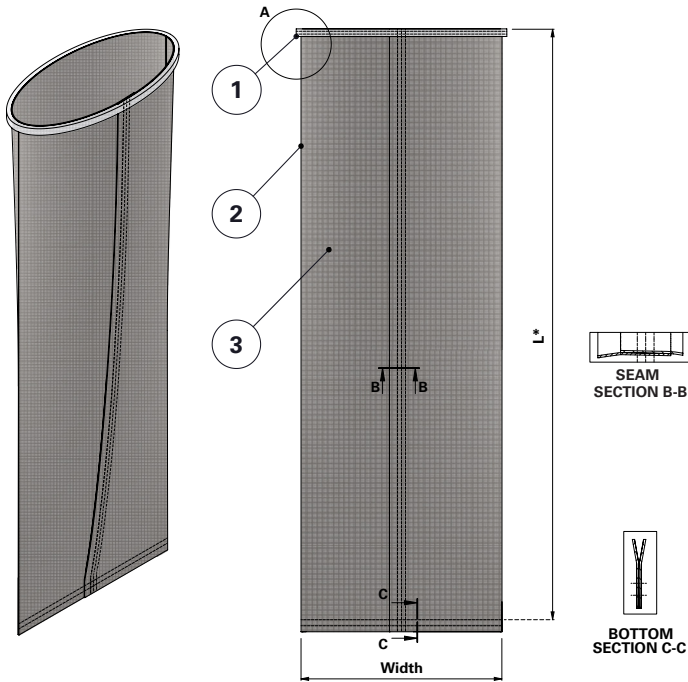

Donaldson.
FILTRATION SOLUTIONS

DATA SHEET

Replacement Elements Bags – Dalamatric Style

* Measured from top of collar to top of stitching

Dalamatric Style

0.7 m, 1.0m, 1.25 m, 1.50 m, 1.75 m, 2.0 m Dalamatric Bag with felt ring top, flat sewn bottom

For Dalamatric Insertable (DLMV), Dalamatric Cased (DLMC) and other brands of baghouse collectors

Item	Description
1	Felt ring
2	Label (inside)
3	Filter bag

Dimensions [mm]	
Width	495
L	700
	1000
	1250
	1500
	1750
	2000