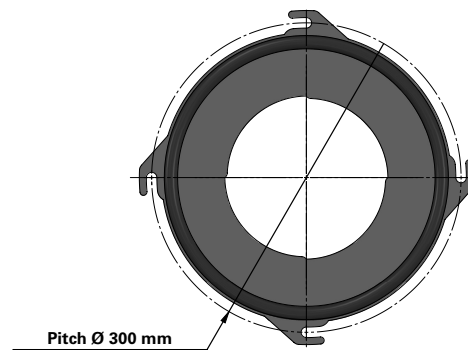

Donaldson
FILTRATION SOLUTIONS

DATA SHEET

Replacement Elements Cartridges – Series 216 Quick Fix 4

Series 216 Quick Fix 4

Cartridge Filter with open top end cap with 4 hooks,
300 mm pitch diameter and closed bottom end cap

Special feature: Dirty Air Plenum installation for
different brands of cartridge collectors

Without outer liner

Top end cap quick fix

Item	Description
1	Gasket above top end cap
2	Top end cap quick fix
3	Media pack
4	Straps
5	Inner liner
6	Bottom end cap closed

Dimensions [mm]

Outer Ø	216
Inner Ø	144
L	1000
Pitch Ø	300