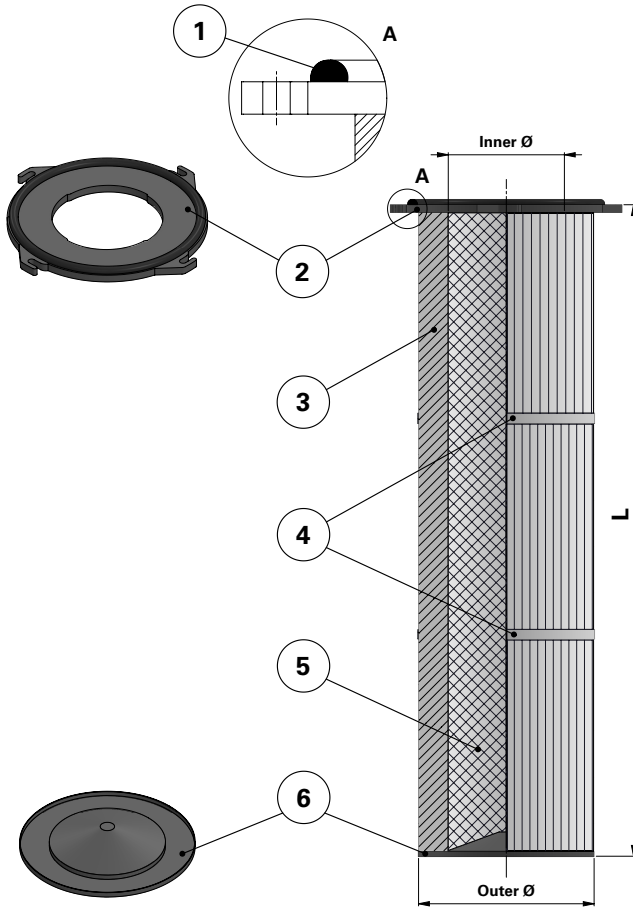

Donaldson
FILTRATION SOLUTIONS

DATA SHEET

Replacement Elements Cartridges – Series 216 Quick Fix 4

Series 216 Quick Fix 4

Cartridge Filter with open top end cap with 4 hooks,
300 mm pitch diameter and closed bottom end cap

Special feature: Dirty Air Plenum installation for
different brands of cartridge collectors

Without outer liner

Top end cap quick fix

Item	Description
1	Gasket above top end cap
2	Top end cap quick fix
3	Media pack
4	Straps
5	Inner liner
6	Bottom end cap closed

Dimensions [mm]

Outer Ø	216
Inner Ø	144
L	1000
Pitch Ø	300