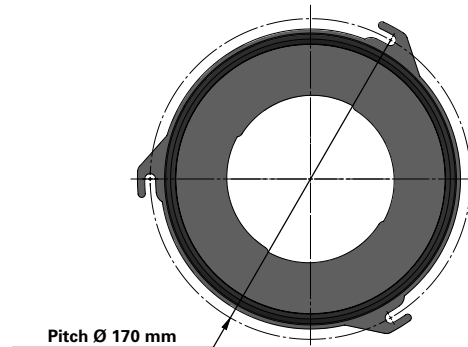

Donaldson
FILTRATION SOLUTIONS

DATA SHEET

Replacement Elements

Cartridges – Series 135 Quick Fix 3 Hook

Series 135 Quick Fix 3 Hook

Cartridge Filter with open top end cap with 3 hooks, 170 mm pitch diameter and closed bottom end cap

Special feature: Dirty Air Plenum and Clean Air Plenum installation for Quick Fix and other brands of cartridge collectors

Without outer liner

Top end cap quick fix

Item	Description
1	Gasket above top end cap
2	Flat gasket below top end cap
3	Top end cap quick fix
4	Media pack
5	Straps
6	Inner liner
7	Bottom end cap closed

Dimensions [mm]

Outer Ø	135
Inner Ø	95
L	613
	1013
	1513
2013	
Pitch Ø	170