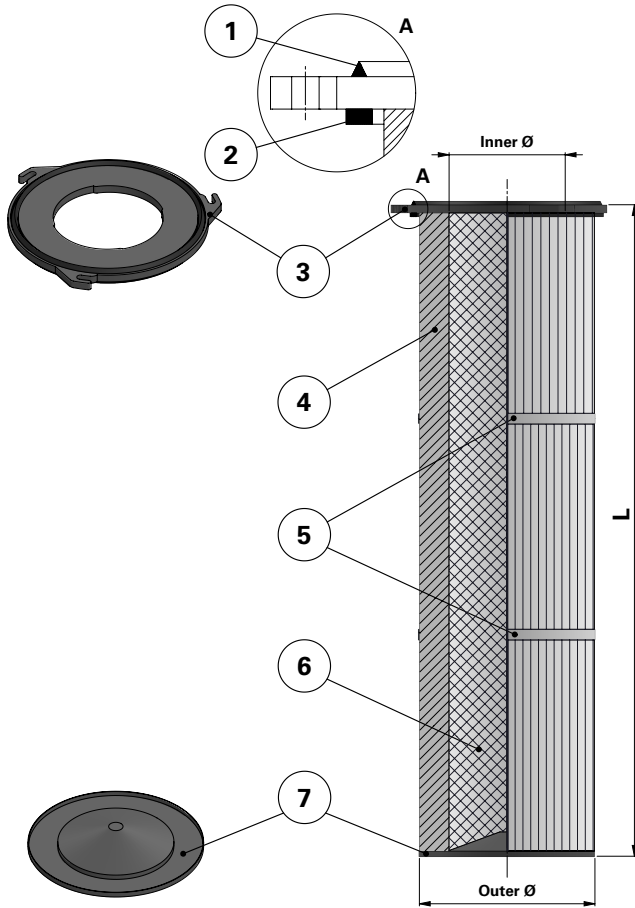

Donaldson
FILTRATION SOLUTIONS

DATA SHEET

Replacement Elements

Cartridges – Series 135 Quick Fix 3 Hook

Series 135 Quick Fix 3 Hook

Cartridge Filter with open top end cap with 3 hooks, 170 mm pitch diameter and closed bottom end cap

Special feature: Dirty Air Plenum and Clean Air Plenum installation for Quick Fix and other brands of cartridge collectors

Without outer liner

Top end cap quick fix

Item	Description
1	Gasket above top end cap
2	Flat gasket below top end cap
3	Top end cap quick fix
4	Media pack
5	Straps
6	Inner liner
7	Bottom end cap closed

Dimensions [mm]

Outer Ø	135
Inner Ø	95
L	613
	1013
	1513
2013	
Pitch Ø	170