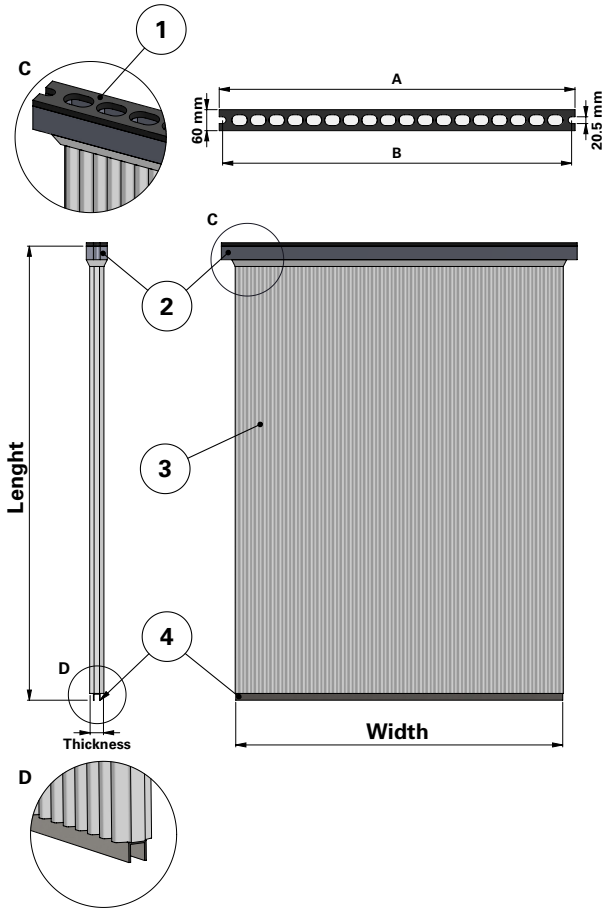

Donaldson
FILTRATION SOLUTIONS

DATA SHEET

Replacement Elements

Panels – Herding HSL Style – Dirty Air Side

Herding HSL Style – Dirty Air Side

HSL-style Panel Filter

Special feature: Stainless Steel without Silicone for Herding HSL 900/8, HSL 900/18, HSL 1200/18, HSL 1500/8, HSL 1500/12, HSL 1500/18 and other brands of collectors

Item	Description
1	Gasket
2	Header
3	Sintered media
4	Rail