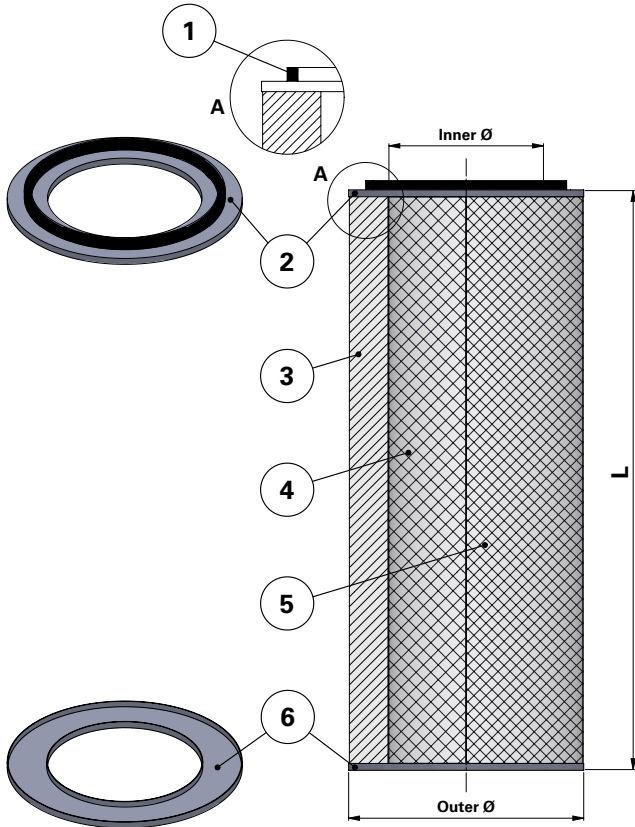

Donaldson
FILTRATION SOLUTIONS

DATA SHEET

Replacement Elements

Cartridges – Series 324 – 2 Open End Caps

Series 324 – 2 Open End Caps

Cartridge Filter with open top end cap and open bottom end cap

For Series 324 and other brands of cartridge collectors

With outer liner

Item	Description
1	Gasket
2	Top end cap
3	Media pack
4	Inner liner
5	Outer liner
6	Bottom end cap open

Dimensions [mm]

Outer Ø	324
Inner Ø	213
L	330
	400
	600
	660