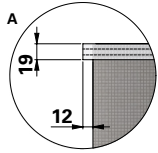

### Dalamatric Style

0.7 m, 1.0m, 1.25 m, 1.50 m, 1.75 m, 2.0 m Dalamatric Bag with felt ring top, flat sewn bottom

For Dalamatric Insertable (DLMV), Dalamatric Cased (DLMC) and other brands of baghouse collectors

\* Measured from top of collar to top of stitching

Item	Description
1	Felt ring
2	Label (inside)
3	Filter bag

Dimensions [mm]	
Width	495
L	700
	1000
	1250
	1500
	1750
	2000