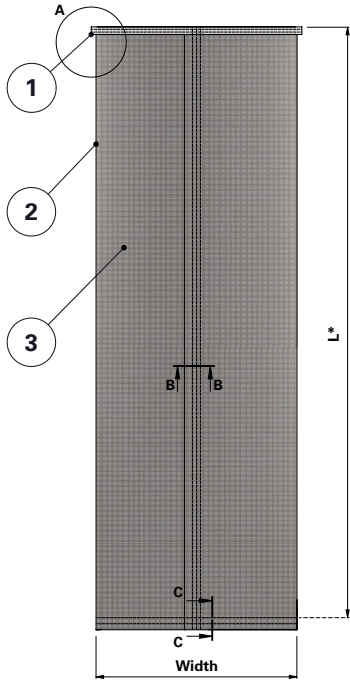

### Dalamatric Style

0.7 m, 1.0m, 1.25 m, 1.50 m, 1.75 m, 2.0 m Dalamatric Bag with felt ring top, flat sewn bottom

For Dalamatric Insertable (DLMV), Dalamatric Cased (DLMC) and other brands of baghouse collectors

\* Measured from top of collar to top of stitching

Item	Description
1	Felt ring
2	Label (inside)
3	Filter bag

Dimensions [mm]	
Width	495
L	700
	1000
	1250
	1500
	1750
	2000