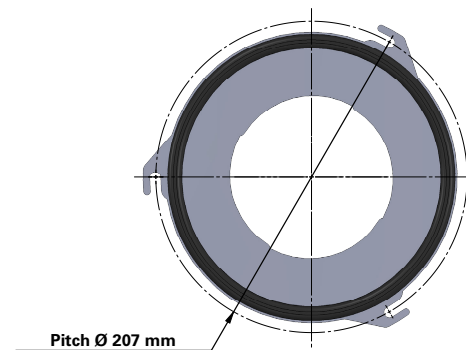

Top end cap quick fix

Dimensions [mm]	
Outer Ø	156
Inner Ø	84–85
L	600
	1000
	1200
1415	
Pitch Ø	207