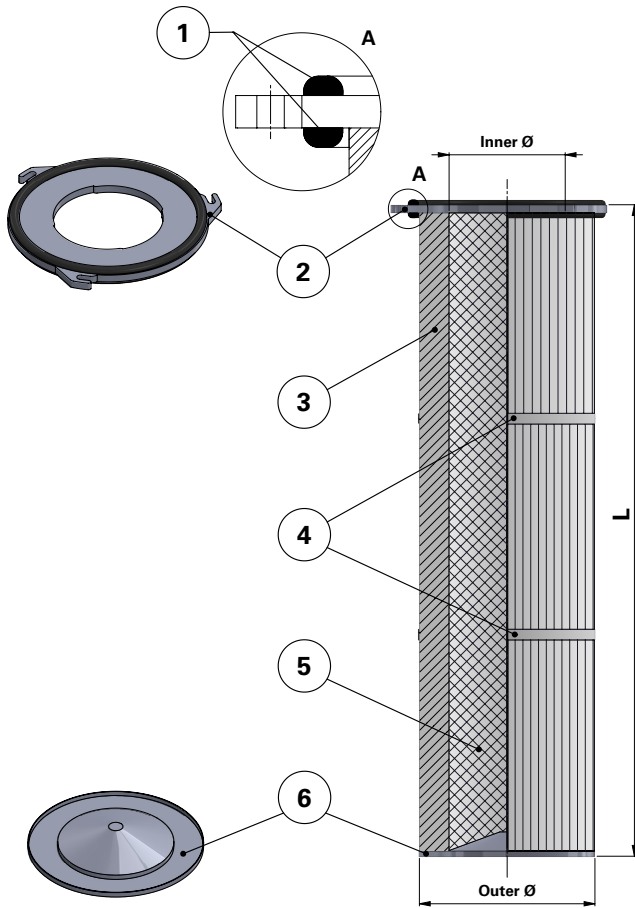

Donaldson
FILTRATION SOLUTIONS

DATA SHEET

Replacement Elements

Cartridges – Series 156 Quick Fix 3 Hook

Series 156 Quick Fix 3 Hook

Cartridge Filter with open top end cap with 3 hooks, 207 mm pitch diameter and closed bottom end cap

Special feature: Dirty Air Plenum and Clean Air Plenum installation for Series 156 and other brands of cartridge collectors

Without outer liner