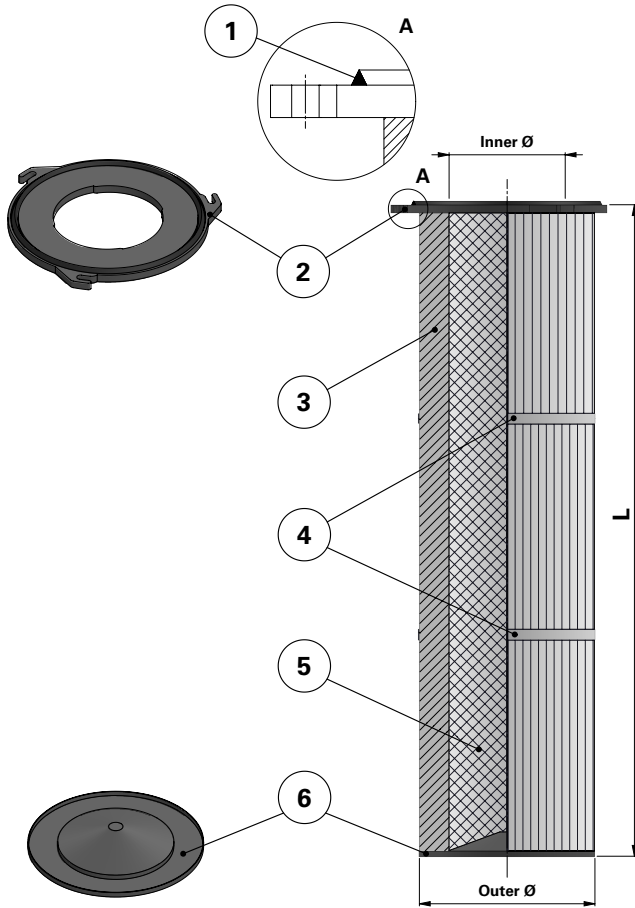

Donaldson
FILTRATION SOLUTIONS

DATA SHEET

Replacement Elements

Cartridges – Series 125 Quick Fix 3 Hook

Series 125 Quick Fix 3 Hook

Cartridge Filter with open top end cap with 3 hooks, 160 mm pitch diameter and closed bottom end cap

Special feature: Dirty Air Plenum installation for Quick Fix and other brands of cartridge collectors

Without outer liner

Top end cap quick fix

Item	Description
1	Gasket above top end cap
2	Top end cap quick fix
3	Media pack
4	Straps
5	Inner liner
6	Bottom end cap closed

Dimensions [mm]

Outer Ø	125
Inner Ø	84
L	615 1215 2015
Pitch Ø	160