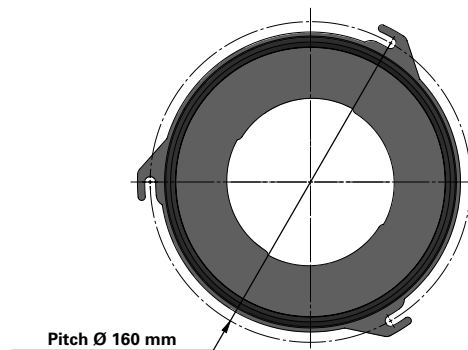

Donaldson
FILTRATION SOLUTIONS

DATA SHEET

Replacement Elements

Cartridges – Series 125 Quick Fix 3 Hook

Series 125 Quick Fix 3 Hook

Cartridge Filter with open top end cap with 3 hooks, 160 mm pitch diameter and closed bottom end cap

Special feature: Dirty Air Plenum installation for Quick Fix and other brands of cartridge collectors

Without outer liner

Top end cap quick fix

Item	Description
1	Gasket above top end cap
2	Top end cap quick fix
3	Media pack
4	Straps
5	Inner liner
6	Bottom end cap closed

Dimensions [mm]

Outer Ø	125
Inner Ø	84
L	615 1215 2015
Pitch Ø	160