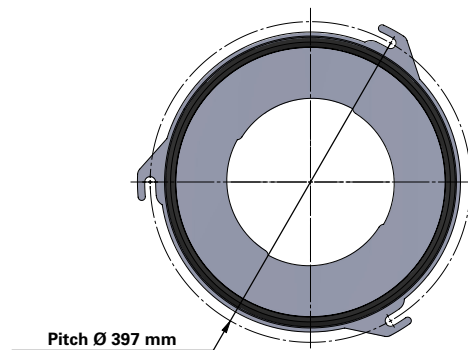

Top end cap quick fix

Item	Description
1	Gasket above and below top end cap
2	Top end cap quick fix
3	Media pack
4	Inner liner
5	Outer liner
6	Bottom end cap closed

Dimensions [mm]

Outer Ø	325
Inner Ø	213
L	600
	660
	1000
	1200
1500	
Pitch Ø	397