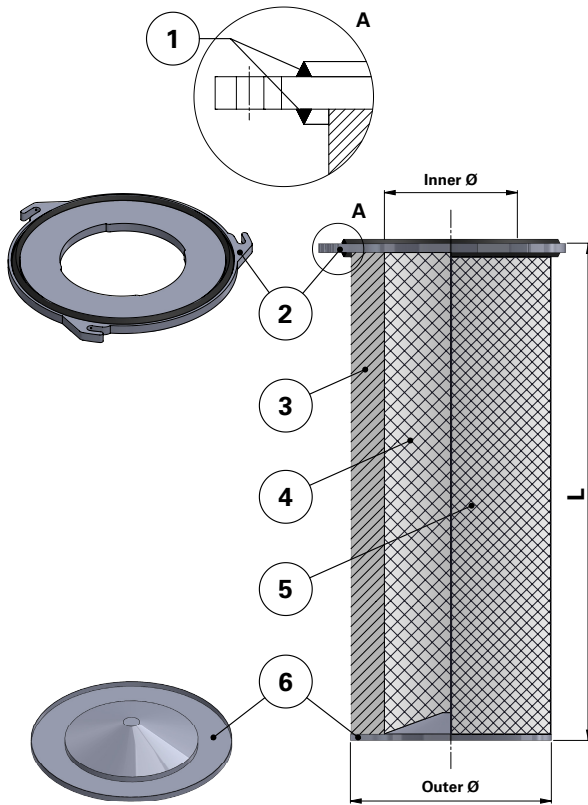

### Replacement Elements

Cartridges – Series 325 Quick Fix 3 Hook

### Series 325 Quick Fix 3 Hook

Cartridge Filter with open top end cap with 3 hooks, 397 mm pitch diameter and closed bottom end cap

Special feature: Dirty Air Plenum and Clean Air Plenum installation for Series 325 and other brands of cartridge collectors

### Top end cap quick fix

Item	Description
1	Gasket above and below top end cap
2	Top end cap quick fix
3	Media pack
4	Inner liner
5	Outer liner
6	Bottom end cap closed

### Dimensions [mm]

Outer Ø	325
Inner Ø	213
L	600
	660
	1000
	1200
1500	
Pitch Ø	397