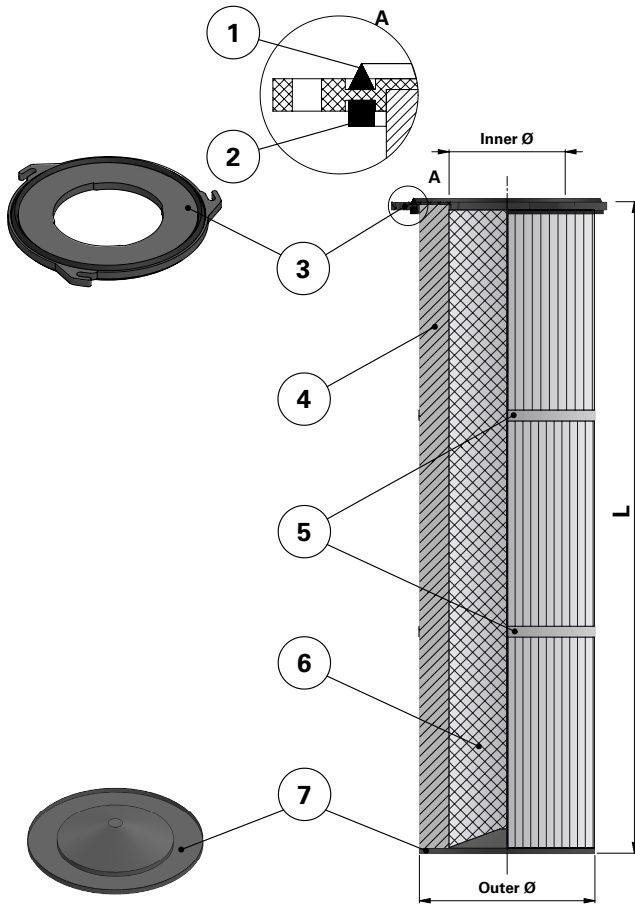

Donaldson
FILTRATION SOLUTIONS

DATA SHEET

Replacement Elements

Cartridges – Series 325 Quick Fix 3 Hook Large

Series 325 Quick Fix 3 Hook Large

Cartridge Filter with open top end cap with 3 hooks, 400 mm pitch diameter and closed bottom end cap

Special feature: Dirty Air Plenum and Clean Air Plenum installation for different brands of cartridge collectors

Without outer liner

Top end cap quick fix

| Item | Description |
|------|-------------------------------|
| 1 | Gasket above top end cap |
| 2 | Flat gasket below top end cap |
| 3 | Top end cap quick fix |
| 4 | Media pack |
| 5 | Straps |
| 6 | Inner liner |
| 7 | Bottom end cap closed |

Dimensions [mm]

| | |
|---------|------|
| Outer Ø | 325 |
| Inner Ø | 213 |
| L | 1018 |
| Pitch Ø | 400 |