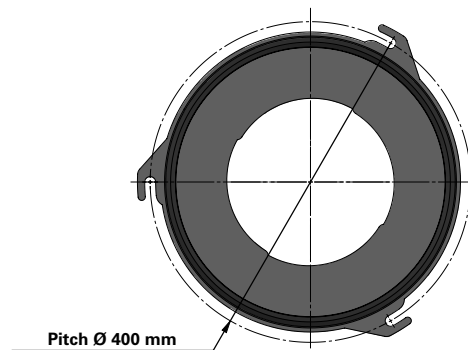

Donaldson
FILTRATION SOLUTIONS

DATA SHEET

Replacement Elements

Cartridges – Series 325 Quick Fix 3 Hook Large

Series 325 Quick Fix 3 Hook Large

Cartridge Filter with open top end cap with 3 hooks, 400 mm pitch diameter and closed bottom end cap

Special feature: Dirty Air Plenum and Clean Air Plenum installation for different brands of cartridge collectors

Without outer liner

Top end cap quick fix

| Item | Description |
|------|-------------------------------|
| 1 | Gasket above top end cap |
| 2 | Flat gasket below top end cap |
| 3 | Top end cap quick fix |
| 4 | Media pack |
| 5 | Straps |
| 6 | Inner liner |
| 7 | Bottom end cap closed |

Dimensions [mm]

| | |
|---------|------|
| Outer Ø | 325 |
| Inner Ø | 213 |
| L | 1018 |
| Pitch Ø | 400 |