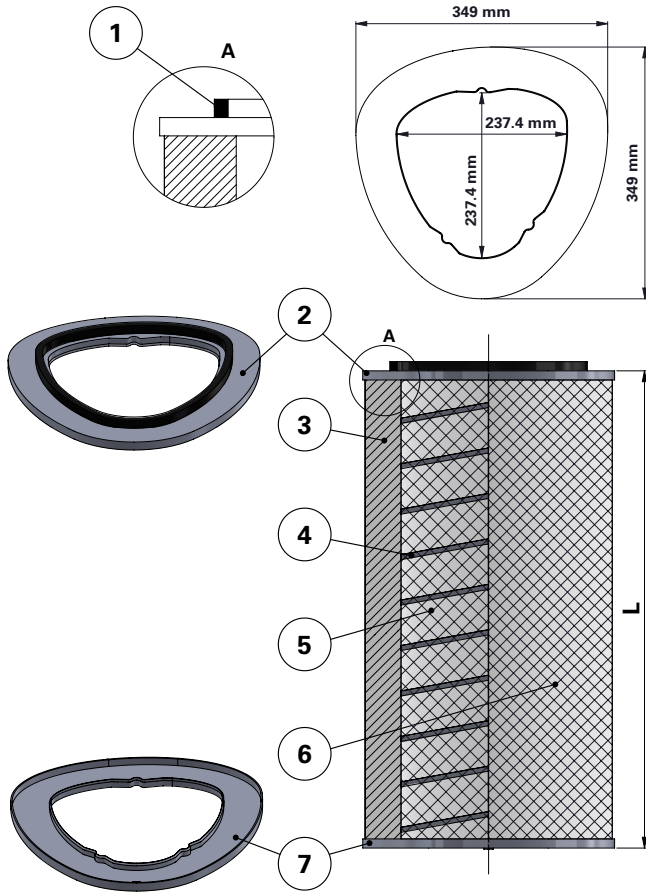

## Replacement Elements Cartridges – DFE Style – 2 Open End Caps

### DFE Style – 2 Open End Caps

Asymmetric Cartridge Filter for Downflo Evolution cartridge collectors

Available with and without outer liner

Item	Description
1	Gasket
2	Top end cap
3	Media pack
4	Inner liner
5	Inner beading
6	Outer liner
7	Bottom end cap open

### Dimensions [mm]

Outer Ø	349 × 349
Inner Ø	237.4 × 237.4
L	660