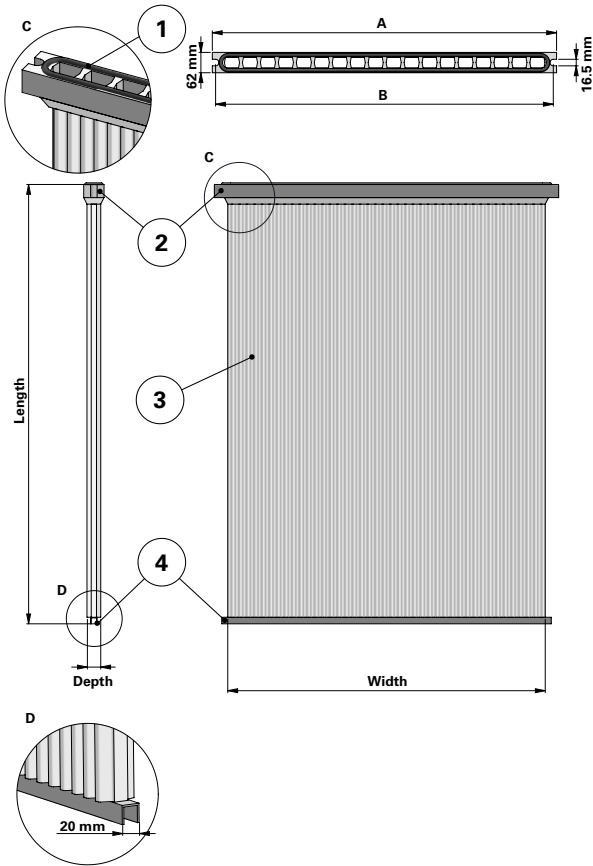

Donaldson
FILTRATION SOLUTIONS

DATA SHEET

Replacement Elements

Panels – Sintamatic – SI Style – Dirty Air Side

Sintamatic – SI Style – Dirty Air Side

SI-style Panel Filter

Special feature: Stainless Steel without Silicone for SI 900/6, SI 900/16, SI 1200/16, SI 1500/6, SI 1500/16 and other brands of collectors

Item	Description
1	Gasket
2	Header
3	Sintered media
4	Rail