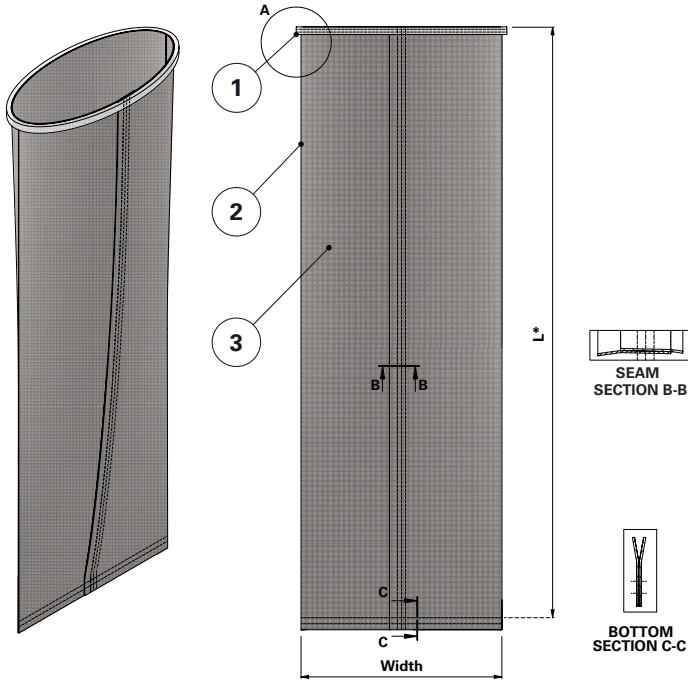

## Replacement Elements Bags – Dalamatric Style

\* Measured from top of collar to top of stitching

### Dalamatric Style

0.7 m, 1.0m, 1.25 m, 1.50 m, 1.75 m, 2.0 m Dalamatric Bag with felt ring top, flat sewn bottom

For Dalamatric Insertable (DLMV), Dalamatric Cased (DLMC) and other brands of baghouse collectors

Item	Description
1	Felt ring
2	Label (inside)
3	Filter bag

Dimensions [mm]	
Width	495
L	700
	1000
	1250
	1500
	1750
2000	