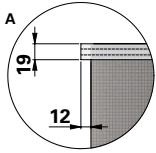

## Replacement Elements Bags – Dalamatric Style

\* Measured from top of collar to top of stitching

### Dalamatric Style

0.7 m, 1.0m, 1.25 m, 1.50 m, 1.75 m, 2.0 m Dalamatric Bag with felt ring top, flat sewn bottom

For Dalamatric Insertable (DLMV), Dalamatric Cased (DLMC) and other brands of baghouse collectors

Item	Description
1	Felt ring
2	Label (inside)
3	Filter bag

Dimensions [mm]	
Width	495
L	700
	1000
	1250
	1500
	1750
2000	