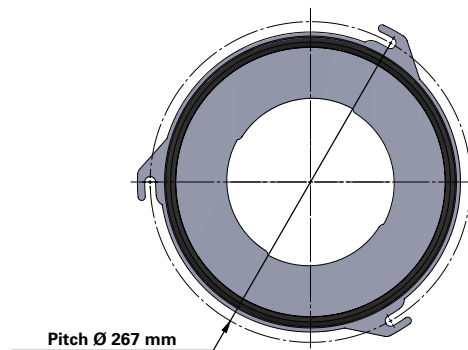

Top end cap quick fix

Dimensions [mm]	
Outer Ø	218
Inner Ø	143
L	515
	600
	715
	1000
1200	
Pitch Ø	267