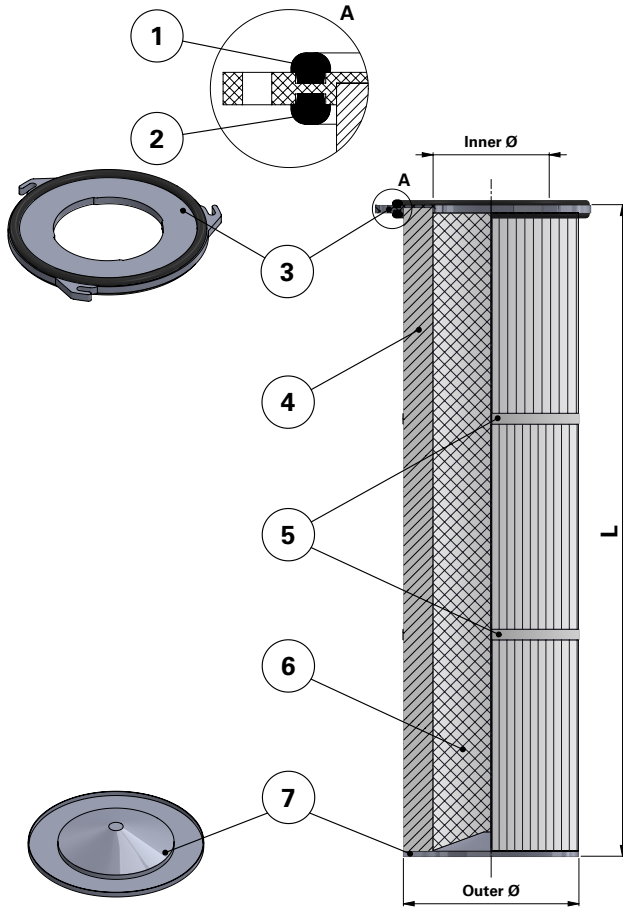

Donaldson
FILTRATION SOLUTIONS

DATA SHEET

Replacement Elements

Cartridges – Series 218 Quick Fix 3 Hook

Series 218 Quick Fix 3 Hook

Cartridge Filter with open top end cap with 3 hooks, 267 mm pitch diameter and closed bottom end cap

Special feature: Dirty Air Plenum and Clean Air Plenum installation for different brands of cartridge collectors

Without outer liner