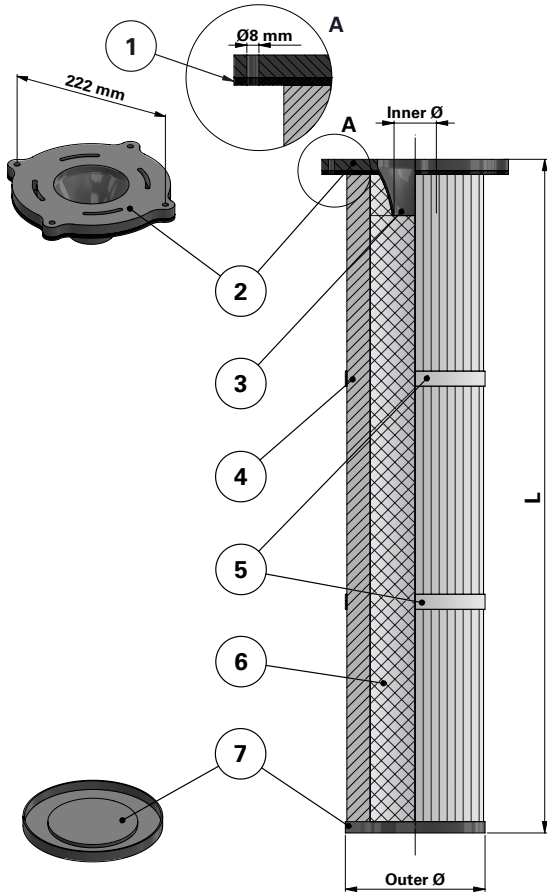

Donaldson
FILTRATION SOLUTIONS

DATA SHEET

Replacement Elements

Category – Dantherm Style

Dantherm Style

Cartridge Filter with open top end cap and closed bottom end cap

Special features: With 4 bolts and Clean Air Plenum installation for Nederman/Dantherm and other brands of cartridge collectors

Without outer liner

Item	Description
------	-------------

1	Flat gasket
2	Top end cap
3	Venturi
4	Media pack
5	Straps
6	Inner liner
7	Bottom end cap

Dimensions [mm]	
-----------------	--

Outer Ø	185
Inner Ø	60
L	500
	870
	1390