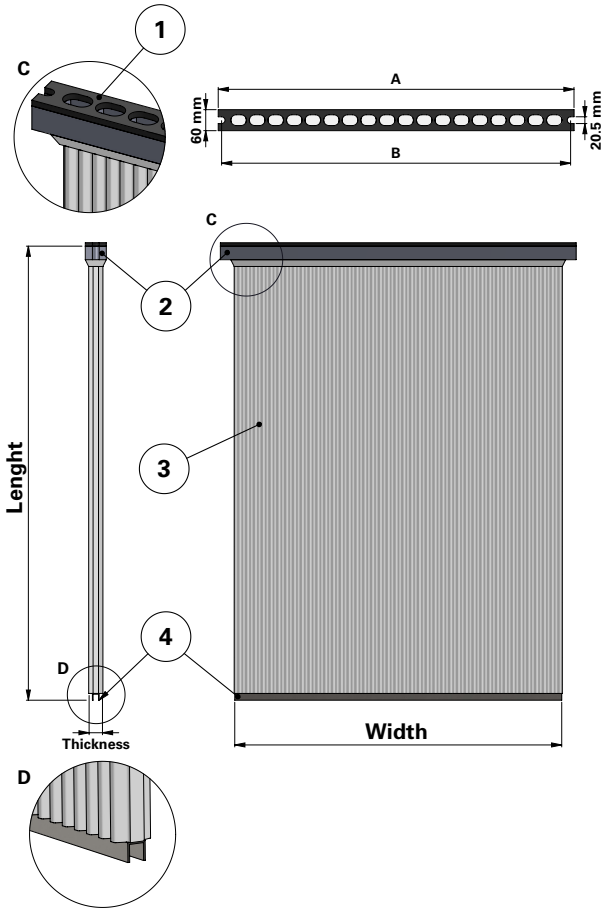

Donaldson
FILTRATION SOLUTIONS

DATA SHEET

Replacement Elements

Panels – Herding HSL Style – Dirty Air Side

Herding HSL Style – Dirty Air Side

HSL-style Panel Filter

Special feature: Stainless Steel without Silicone for Herding HSL 900/8, HSL 900/18, HSL 1200/18, HSL 1500/8, HSL 1500/12, HSL 1500/18 and other brands of collectors

Item Description

1	Gasket
2	Header
3	Sintered media
4	Rail

Dimensions [mm]

	Width	Length	Thickness	Number of holes	A	B
900/8	440	948	42	8	496	492
900/18	990	948	42	18	1046	1042
1200/18	990	1258	42	18	1046	1042
1500/8	440	1560	42	8	496	492
1500/12	660	1560	42	12	716	712
1500/18	990	1560	42	18	1046	1042