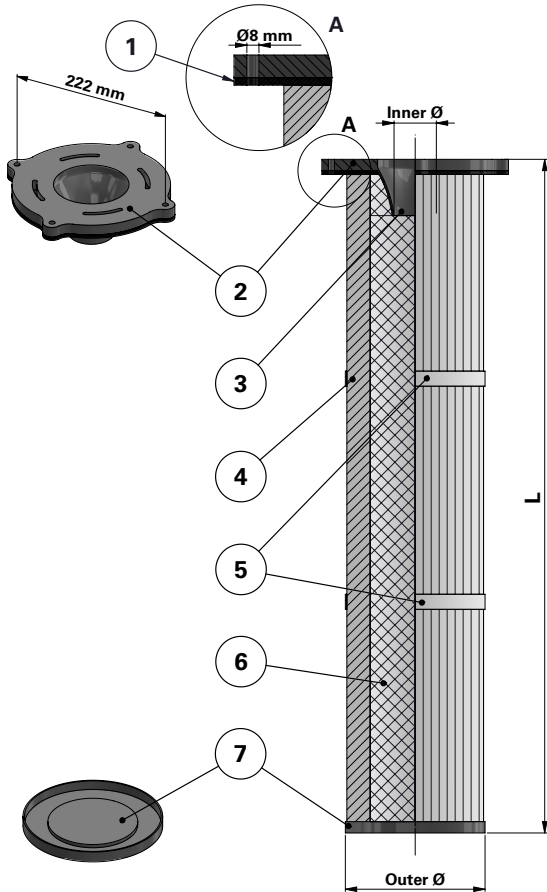

Donaldson
FILTRATION SOLUTIONS

DATA SHEET

Replacement Elements Category – Dantherm Style

Dantherm Style

Cartridge Filter with open top end cap and closed bottom end cap

Special features: With 4 bolts and Clean Air Plenum installation for Nederman/Dantherm and other brands of cartridge collectors

Without outer liner

Dimensions [mm]	
Outer Ø	185
Inner Ø	60
L	500
	870
	1390