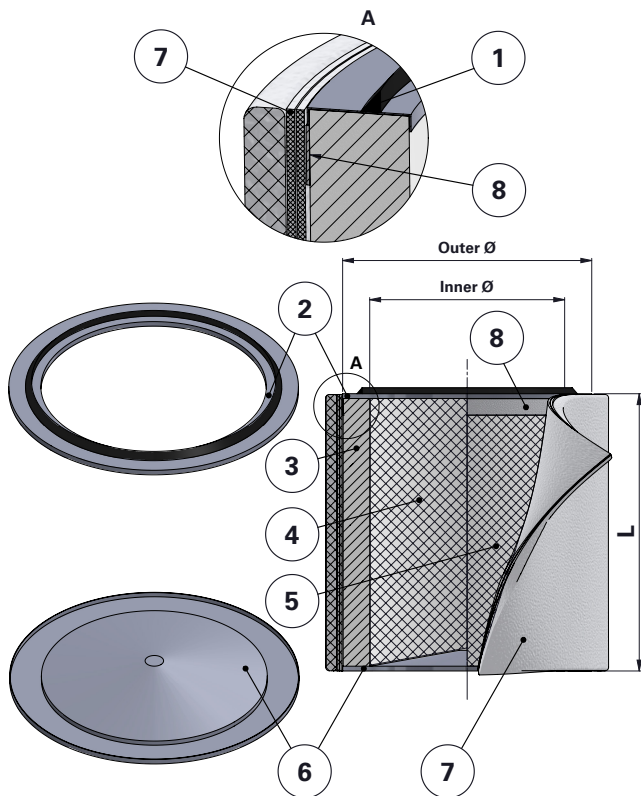

### Replacement Elements

Cartridges – Dryflo – DMC-D – Open Closed

### Dryflo – DMC-D – Open Closed

Dryflo DMC-D Cartridge Filter

Special feature: With wrap and with open/closed end caps

For Dryflo Mist collectors DMC-D and other brands of cartridge collectors

With outer liner

Item	Description
1	Gasket
2	Top end cap
3	Media pack
4	Inner liner
5	Outer liner
6	Bottom end cap closed
7	Wrap
8	Velcro hook

### Dimensions [mm]

Outer Ø	570
Inner Ø	449
L	635